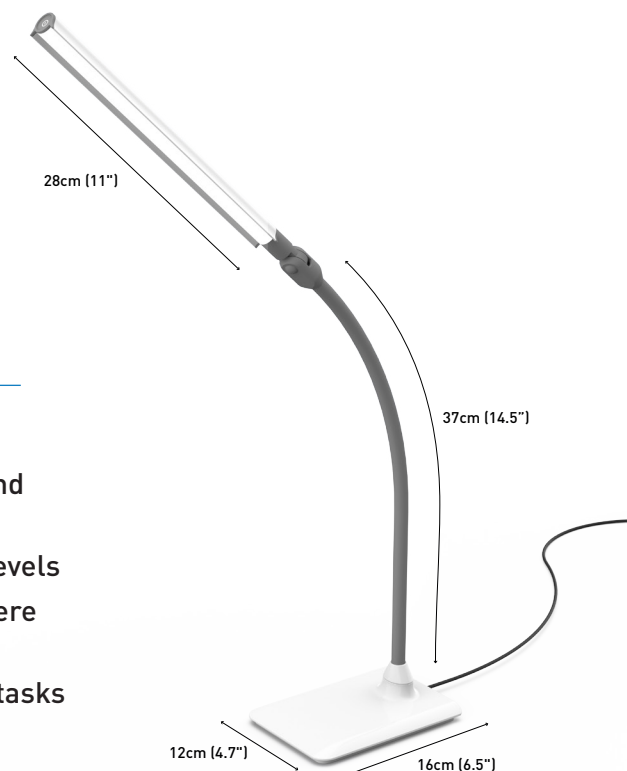

LIGHT QUALITY

ERGONOMICS

DESIGN

daylightcompany.com

LED 6,000K daylight

1,150 Lux at 30cm

4 brightness levels

UnoPro™

TABLE LAMP

DN1450

FEATURES

- Bright, flexible and easy to operate task lamp
- High quality daylight LEDs and 95+ CRI so you can see detail and colours accurately
- Anti-glare shade with touch switch dimmer and 4 brightness levels
- Pivoting head joint and soft touch flexible arm directs light where you need it
- Ideal for sewing, reading, crafts, beauty treatments, everyday tasks

SPECIFICATIONS

Product information

Weight	0.6kg
Colour	White/ Grey
Cable length	1.5m

Light output

Light source	LED
Lux at 30cm	1,150
Colour temperature	6,000K
CRI	95+
Energy consumption	8W

Packaging information

Height	42cm
Width	20.5cm
Depth	12.5cm
Packed weight	0.9kg
Products per master carton	8