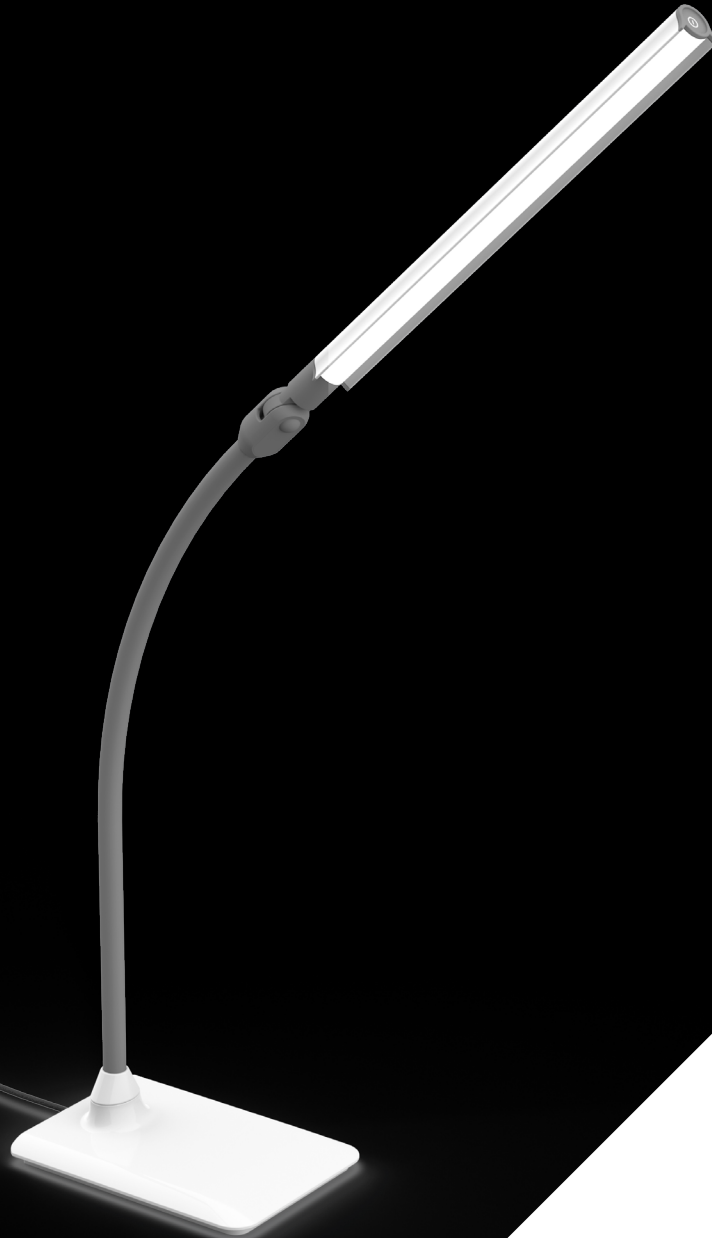

UnoProTM

TABLE LAMP

DN1450

Fact Sheet

daylight

when light matters

Illuminate your workspace with our new and improved UnoPro Table Lamp. This bright and flexible lamp has high quality daylight LEDs and 95+ CRI to see detail and colours clearly as if you were in natural light. The anti-glare shade allows for a more ergonomic work environment, along with the pivoting head joint and soft touch flexible arm to direct the light where you need it. This lamp is easy to move around the house or take with you when travelling.

LIGHT QUALITY

ERGONOMICS

DESIGN

daylightcompany.com

LED 6,000K daylight

1,150 Lux at 30cm

4 brightness levels

UnoPro™

TABLE LAMP

DN1450

FEATURES

- Bright, flexible and easy to operate task lamp
- High quality daylight LEDs and 95+ CRI so you can see detail and colours accurately
- Anti-glare shade with touch switch dimmer and 4 brightness levels
- Pivoting head joint and soft touch flexible arm directs light where you need it
- Ideal for sewing, reading, crafts, beauty treatments, everyday tasks

SPECIFICATIONS

Product information

Weight	0.6kg
Colour	White/ Grey
Cable length	1.5m

Light output

Light source	LED
Lux at 30cm	1,150
Colour temperature	6,000K
CRI	95+
Energy consumption	8W

Packaging information