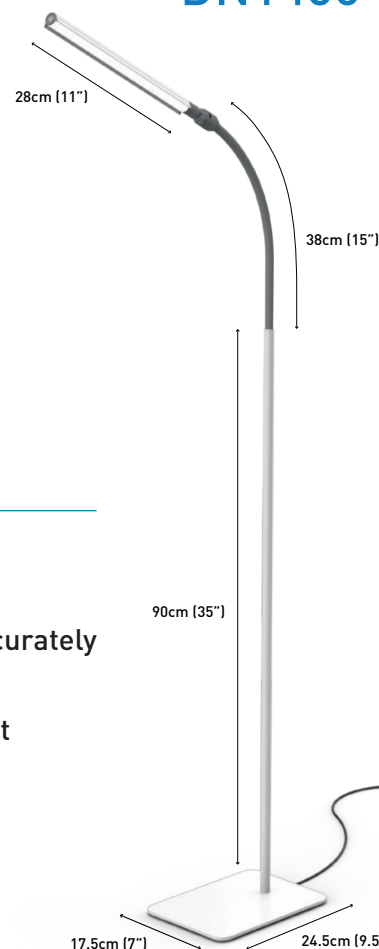

LIGHT QUALITY

ERGONOMICS

DESIGN

[daylightcompany.com](http://daylightcompany.com)

LED 6,000K daylight

1,150 Lux at 30cm

4 brightness levels

## FLOOR LAMP

DN1460

### Product information

Weight	2.3kg
Colour	White/ Grey
Cable length	1.5m

### Light output

Light source	LED
Lux at 30cm	1,150
Colour temperature	6,000K
CRI	95+
Energy consumption	8W