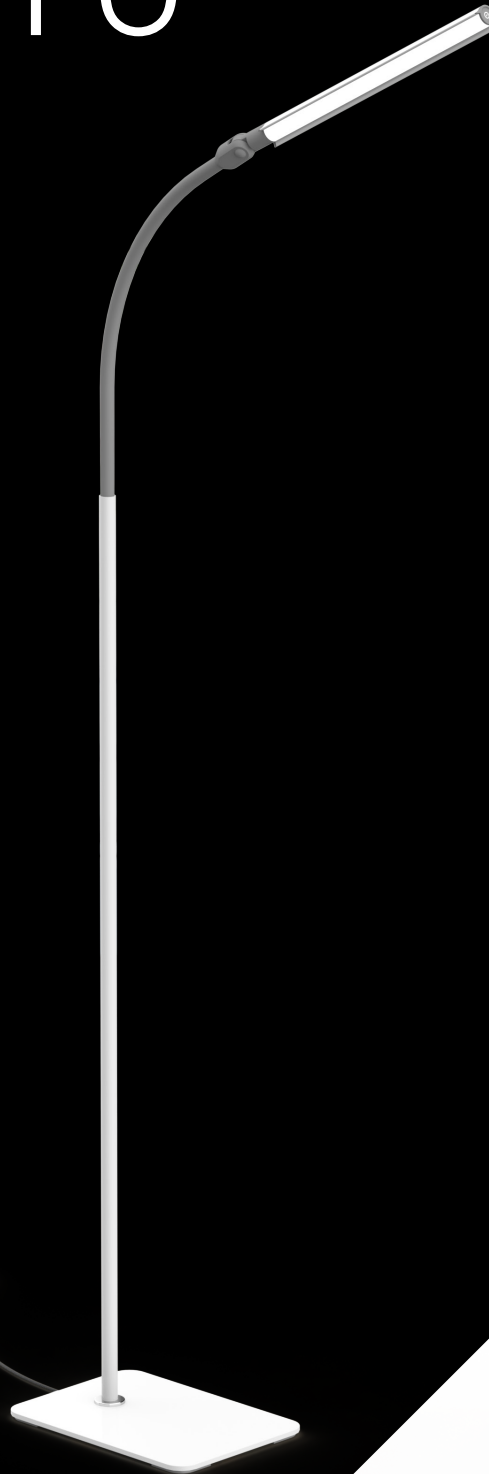

## FLOOR LAMP

DN1460

Fact Sheet

daylight

when light matters

Illuminate your workspace with our new and improved UnoPro Floor Lamp. This bright and flexible lamp has high quality daylight LEDs and 95+ CRI to see detail and colours clearly as if you were in natural light. The anti-glare shade allows for a more ergonomic work environment, along with the pivoting head joint and soft touch flexible arm to direct the light where you need it. The slim, sleek design of the floor lamp enables it to be placed unobtrusively when not in use.

LIGHT QUALITY

ERGONOMICS

DESIGN

[daylightcompany.com](http://daylightcompany.com)

LED 6,000K daylight

1,150 Lux at 30cm

4 brightness levels

## FLOOR LAMP

DN1460

## FEATURES

- Bright, flexible and easy to operate task lamp
- High quality daylight LEDs and 95+ CRI so you can see detail and colours accurately
- Anti-glare shade with touch switch dimmer and 4 brightness levels
- Pivoting head joint and soft touch flexible arm directs light where you need it
- Ideal for sewing, reading, crafts, beauty treatments, everyday tasks